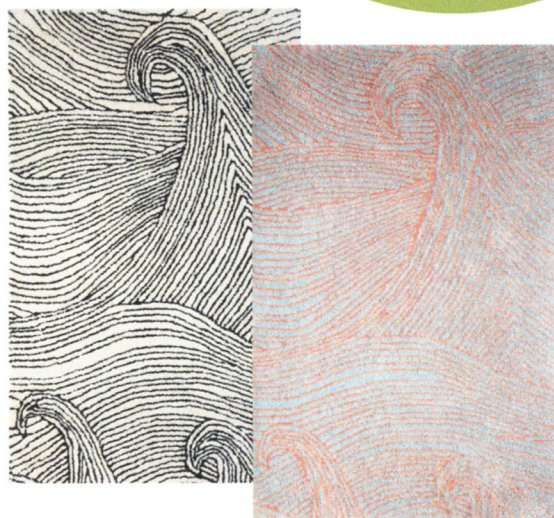

Plus INTERVIEW WITH JACK STEIN | WIN £4,500 GROHE TECHNOLOGY

oh so
FRESH

When someone mentions linen, the mind seems instantly leap to the freshest of textures, so clean and crisp. Why not immerse yourself in that distinctive tactility with the new collection of hand-woven bed linen from Nordic House. Prices start from £239 for a double set.

nordichouse.co.uk

The ocean floor

Inspired by the the rolling waves of a tempestuous sea, award-winning designer Abigail Edwards has launched Seascape, her first collection of rugs, in four colourways; Summer, Winter, Dawn and Dusk. Each 1.6m x 2.3m rug is priced at £1,288, and bespoke sizes are also made on request.