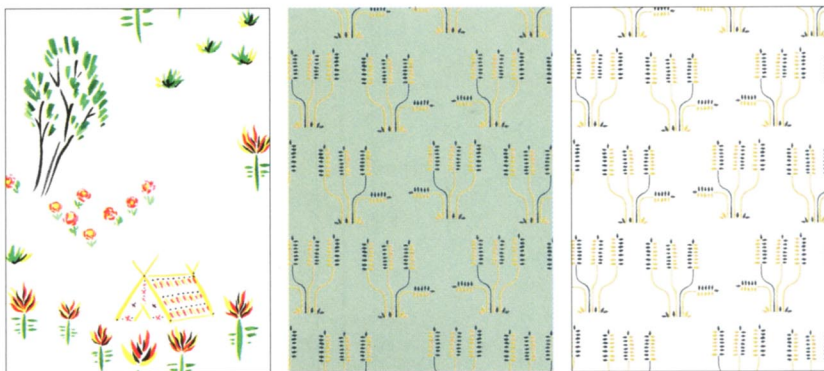

NATURAL REFERENCES

Take a look at the quirky new collection from Maison C, exclusive in the UK to George Spencer Designs. The wallpapers are inspired by such things as American meadows, astronomy and botanicals, sweet and intricate designs that have a relaxing effect.

Prices start from £105 per sq. m. georgespencer.com